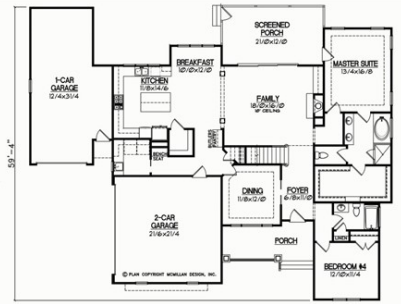

TMS

Front Elevation

\$ 700,000

1MI 51

First Floor

1MI 51

Second Floor

25 Sweetspire Dr, Youngsville, NC 27596

- » Beds: 4 | Baths: 3 Full
- » MLS #: 10081703
- » Single Family | 2,853 ft² | Lot: 55,321 ft² (1.27 acres)
- » More Info: [25SweetspireDr.IsForSale.com](https://www.25SweetspireDr.IsForSale.com)

Greg Dyer
 Wendy Dyer
 (919) 539-4986
 (919) 593-8889
 info@gwdyer.com
<https://www.gwdyer.com>