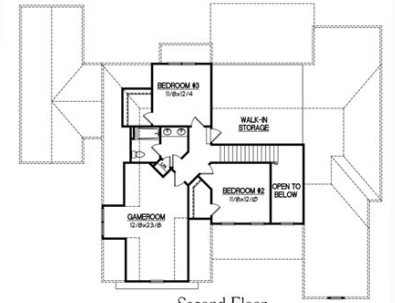

TMS

Front Elevation

\$ 700,000

1MI 51

First Floor

1MI 51

Second Floor

25 Sweetspire Dr, Youngsville, NC 27596

- » Beds: 4 | Baths: 3 Full
- » MLS #: 10081703
- » Single Family | 2,853 ft² | Lot: 55,321 ft² (1.27 acres)
- » More Info: [25SweetspireDr.IsForSale.com](https://www.25SweetspireDr.IsForSale.com)

Greg Dyer
 Wendy Dyer
 (919) 539-4986
 (919) 593-8889
 info@gwdyer.com
<https://www.gwdyer.com>